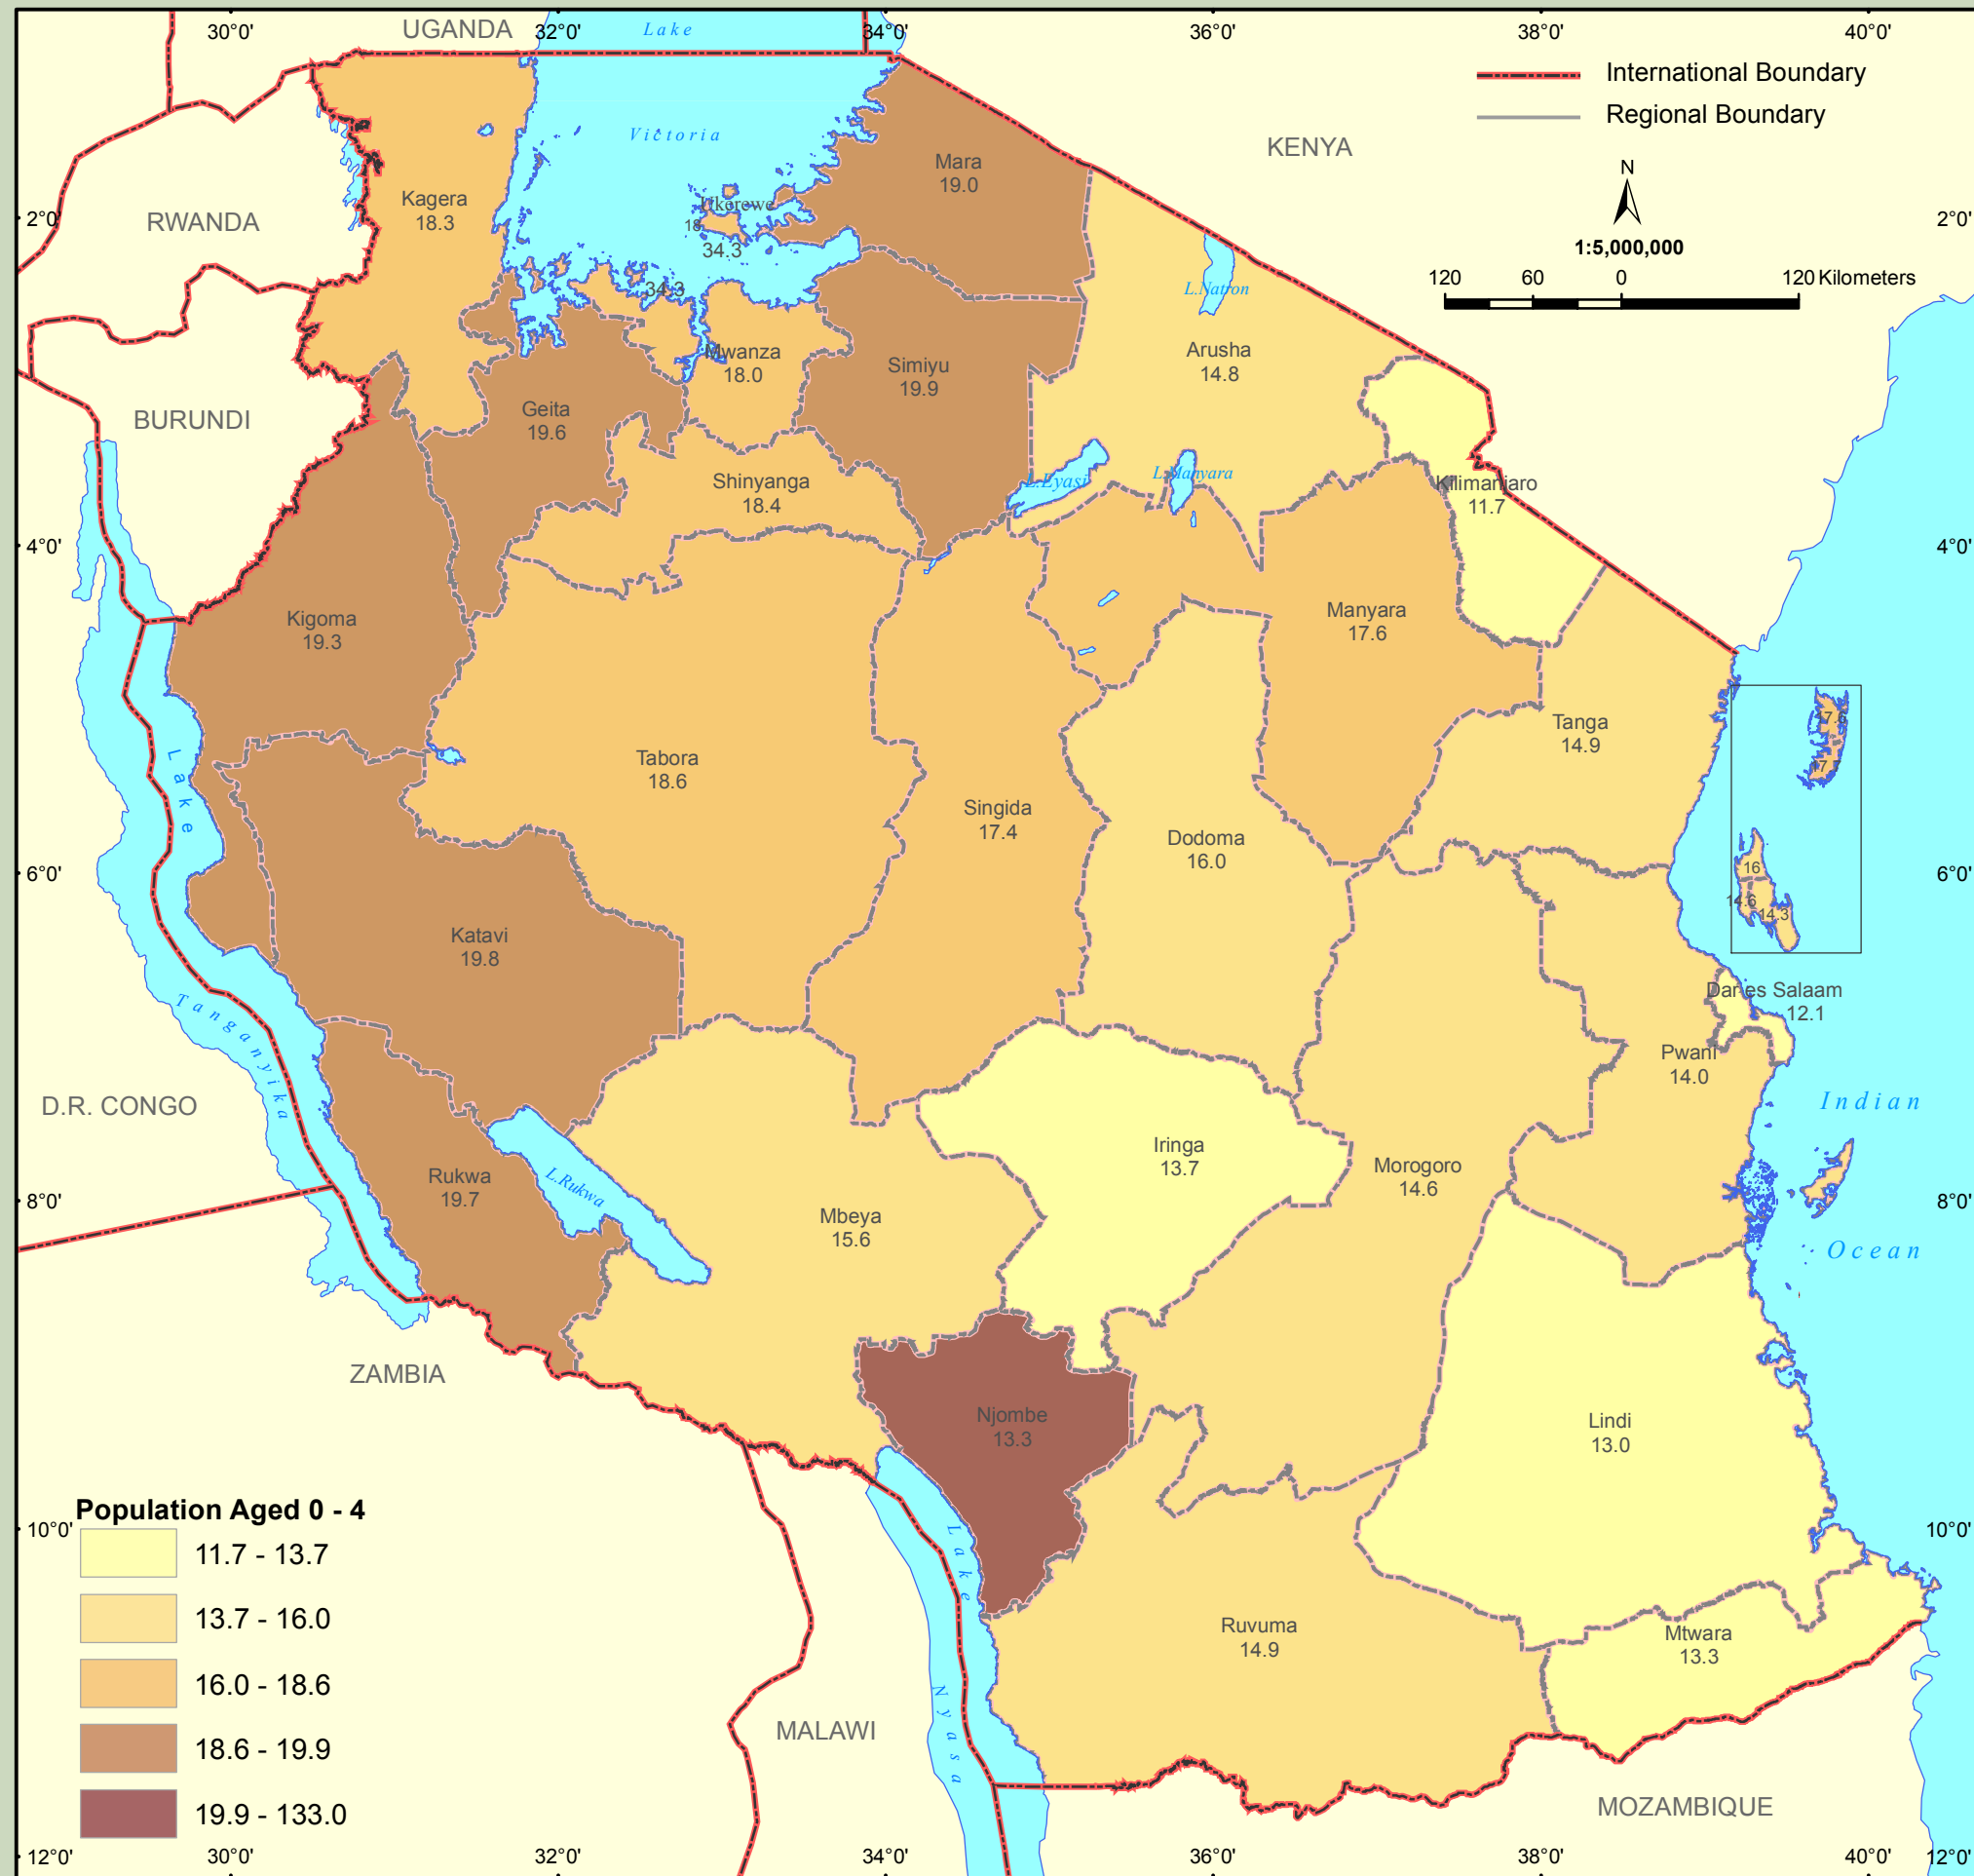

Proportion of children under five years (0-4 years)

The population aged between 0 and 4 years is an important component of the population in the country. The Census results show that the proportion of the under 5 population was 16.2 percent of the total population. Nine regions recorded more than 18.0 percent of the population age 0-4 years. The regions are Simiyu (19.9 percent), Katavi (19.8 percent), Rukwa (19.7), Geita (19.6 percent), Kigoma (19.3 percent), Mara (19.0 percent), Tabora (18.6 Percent), Shinyanga (18.4 percent) and Kagera (18.3 percent). On the other side, five regions recorded below 14.0 percent of the population aged 0-4 years. These regions are Kilimanjaro (11.7 percent), Dar es Salaam (12.0 percent), Lindi (13.0 percent), Mtwara and Njombe (13.3 percent each).