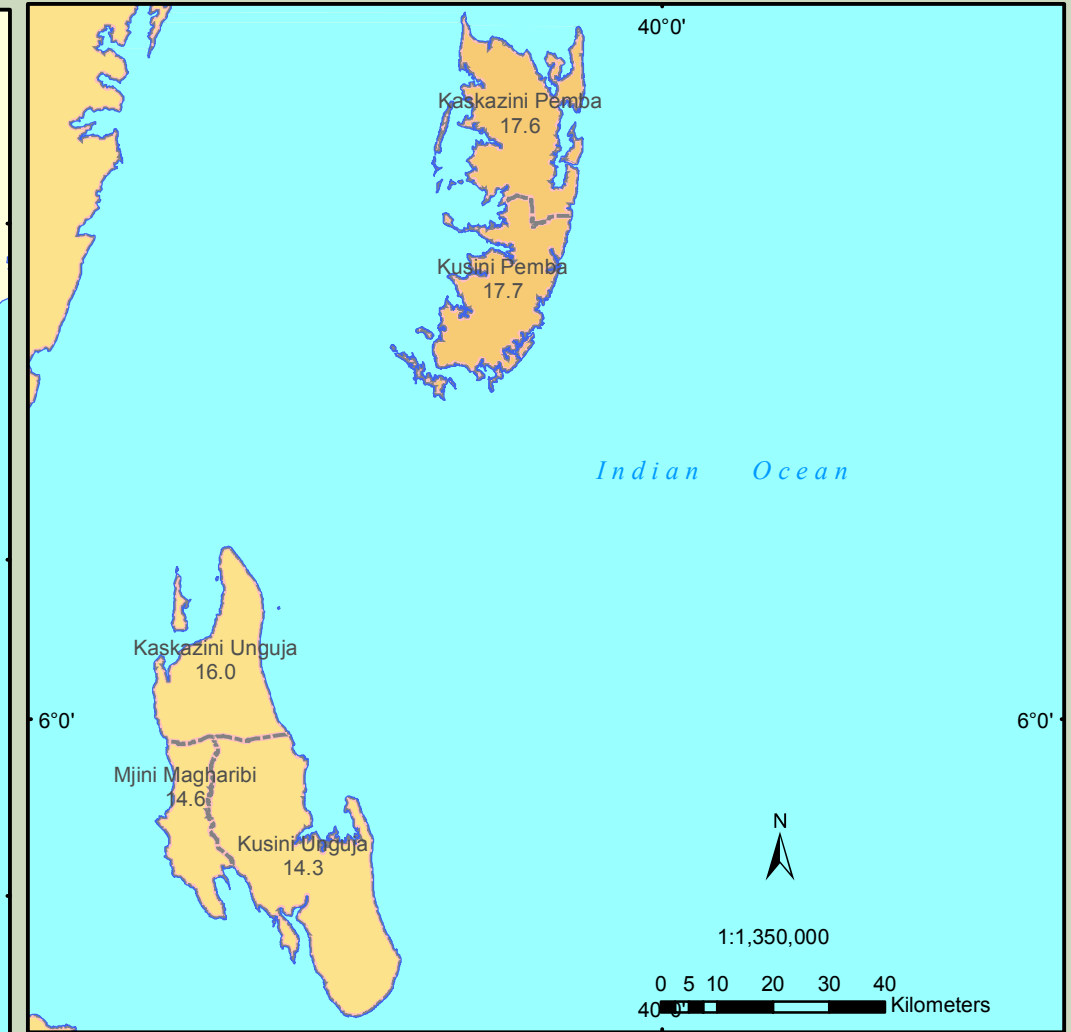

Proportion of children under five years (0-4 years)

The population aged between 0 and 4 years is an important component of the population in the country. The Census results show that the proportion of the under 5 population was 16.2 percent of the total population. Nine regions recorded more than 18.0 percent of the population age 0-4 years. The regions are Simiyu (19.9 percent), Katavi (19.8 percent), Rukwa (19.7), Geita (19.6 percent), Kigoma (19.3 percent), Mara (19.0 percent), Tabora (18.6 Percent), Shinyanga (18.4 percent) and Kagera (18.3 percent). On the other side, five regions recorded below 14.0 percent of the population aged 0-4 years. These regions are Kilimanjaro (11.7 percent), Dar es Salaam (12.0 percent), Lindi (13.0 percent), Mtwara and Njombe (13.3 percent each).